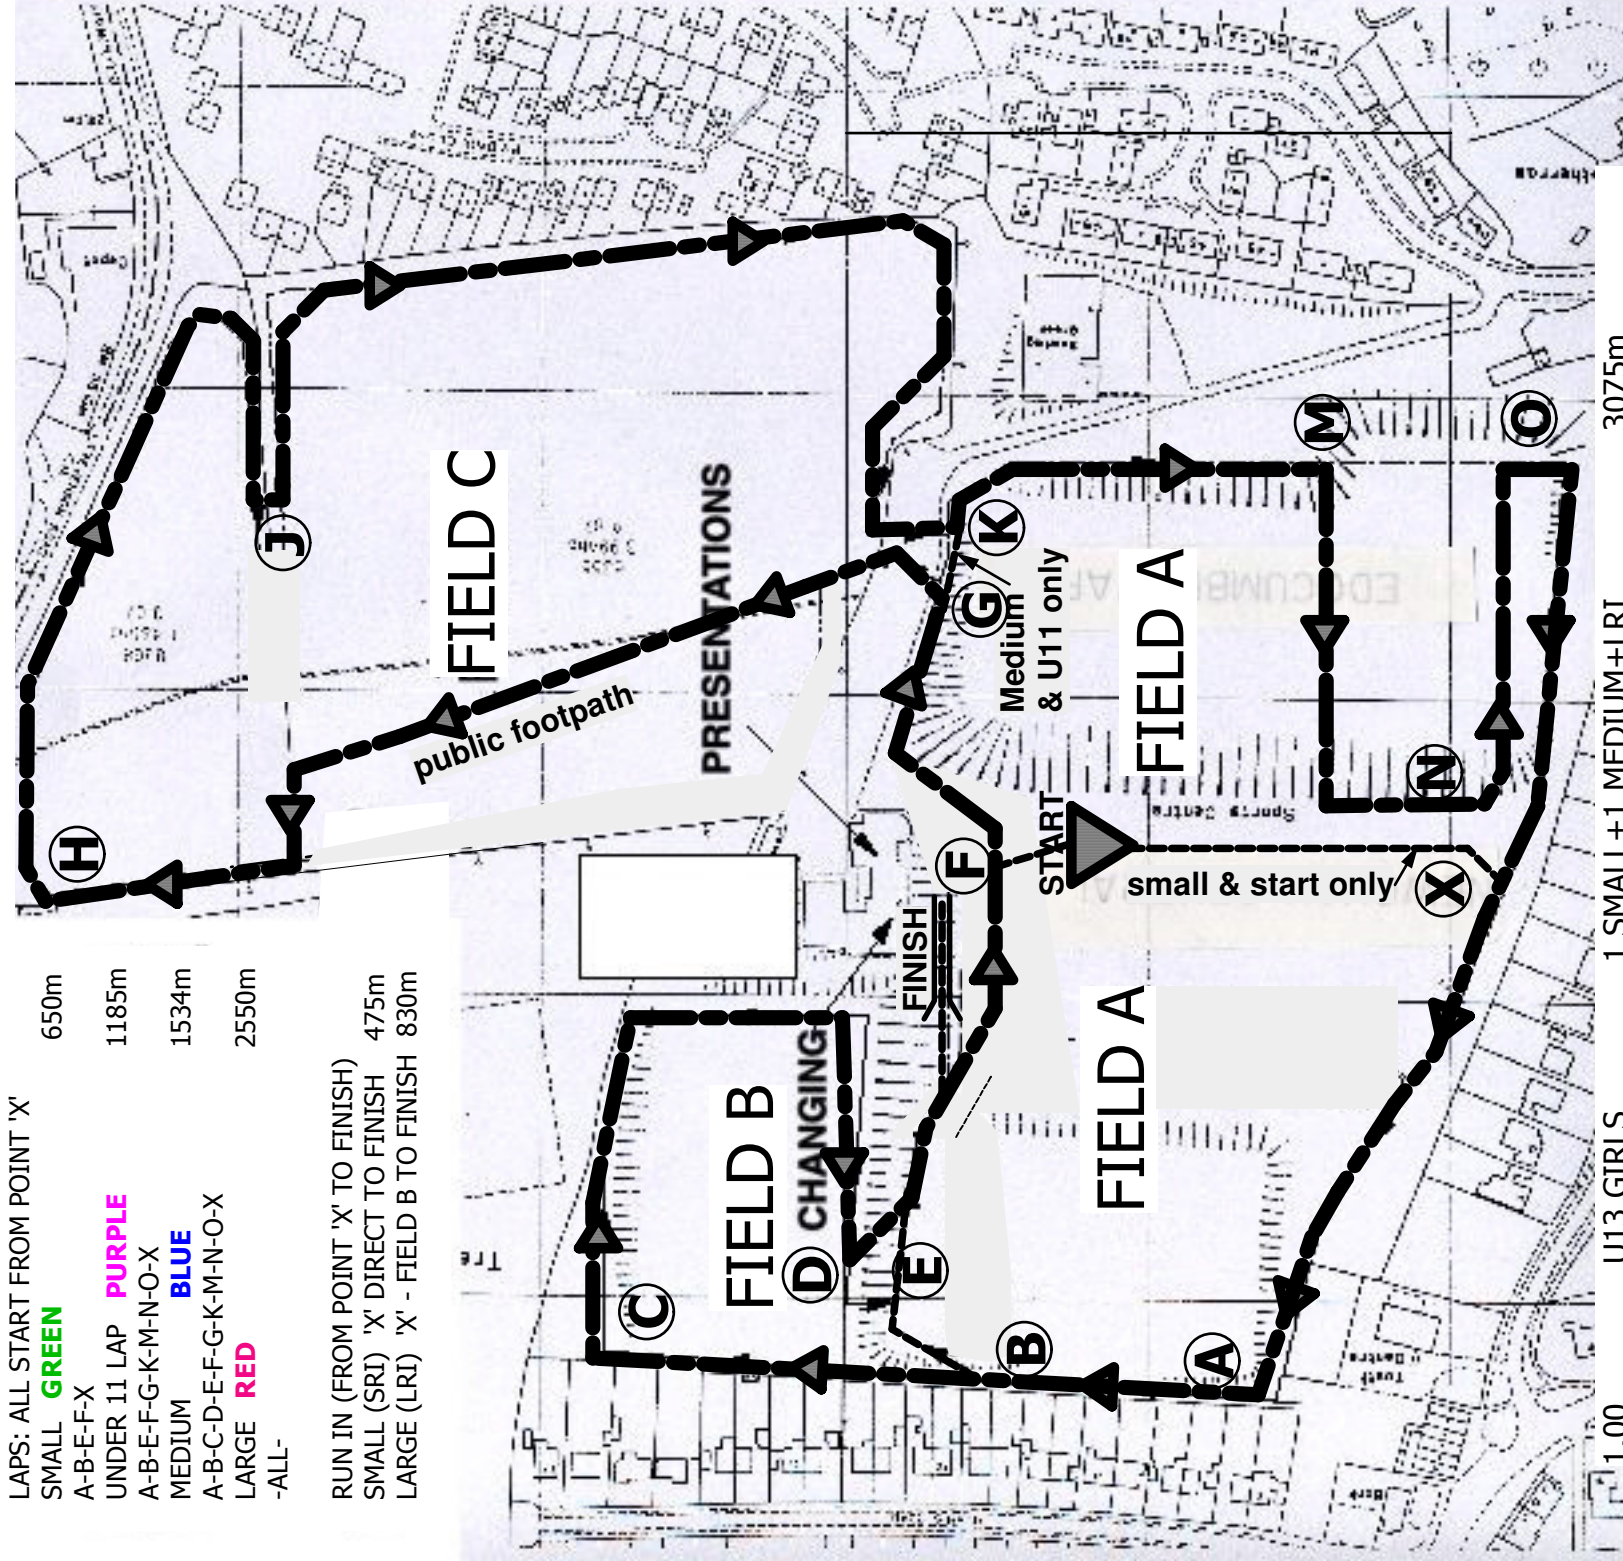

**FRANK ELFORD SPORTS WESTWARD LEAGUE
INCORPORATING THE CORNWALL AA CROSS COUNTRY CHAMPIONSHIPS
NEWQUAY SPORTS CENTRE SUNDAY 12 NOVEMBER 2017**

LAPS: ALL START FROM POINT 'X'

- SMALL **GREEN** 650m
- A-B-E-F-X 1185m
- UNDER 11 LAP **PURPLE** 1534m
- A-B-E-F-G-K-M-N-O-X **BLUE** 2550m
- MEDIUM
- A-B-C-D-E-F-G-K-M-N-O-X **RED**
- LARGE
- ALL-

RUN IN (FROM POINT 'X' TO FINISH)

- SMALL (SRI) 'X' DIRECT TO FINISH 475m
- LARGE (LRI) 'X' - FIELD B TO FINISH 830m

1.00	U13 GIRLS	1 SMALL+1 MEDIUM+LRI	3075m
1.15	U13 BOYS	1 SMALL+1 MEDIUM+LRI	3075m
1.30	U17M+U17W+SW	1 MEDIUM+1 LARGE+LRI	4990m
2.00	U11 GIRLS	1 U11 LAP +SRI	1730m
2.15	U11 BOYS	1 U11 LAP +SRI	1730m
2.30	U15 GIRLS	2 MEDIUM+LRI	3970m
2.50	U15 BOYS	1 SMALL + 2 MEDIUM+SRI	4520m
3.10	SM(+U20M)	3 LARGE+LRI	8550m